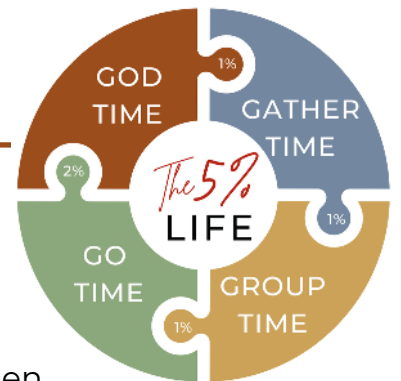

Live It:

1. What does it mean to you that the name "Immanuel" means "God with us"?
2. How does reflecting on Jesus' suffering and sacrifice influence the way you view your own challenges?
3. Are there areas in your life where you feel hope is fading? How can you invite Jesus into those areas to restore your hope and purpose?
4. What does communion mean to you personally?

GOD TIME:

Daily Bible Readings (November 30-December 1)

Sun:	Daniel 6:6-2	Hope in the Lions' Den
Mon:	Daniel 7:9-10, 13-14	Daniel's Visions of Judgment
Tues:	Daniel 9:1-6	Daniel's Prayer for the People
Wed:	2 Timothy 4:16-18	God Protects Paul
Thurs:	Psalms 7:1-5	Protection from Enemies
Fri:	Joel 1:1-12	Joel's Lament
Sat:	Joel 1:13-14; 2:1-2, 15-16	A Call to Repentance & Prayer

*The readings selected come from the Narrative Lectionary calendar.